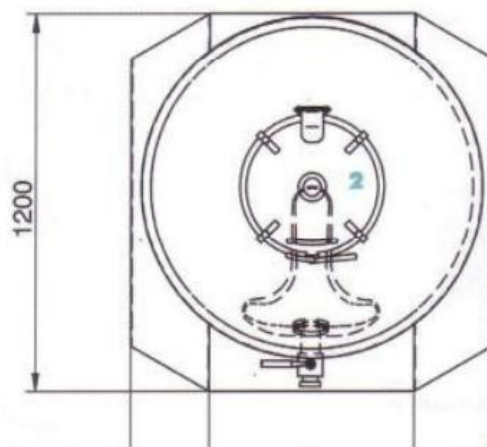

500 litre Transi Tank

Dimensions

Max Height (H) = 925mm