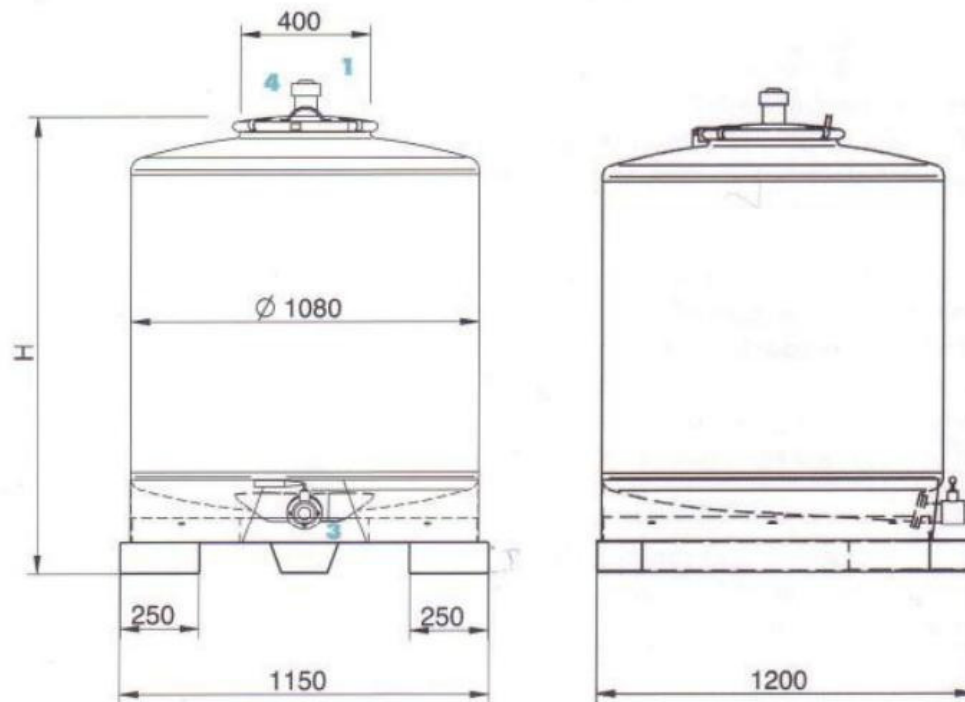

500 litre Transi Tank

Dimensions

Max Height (H) = 925mm