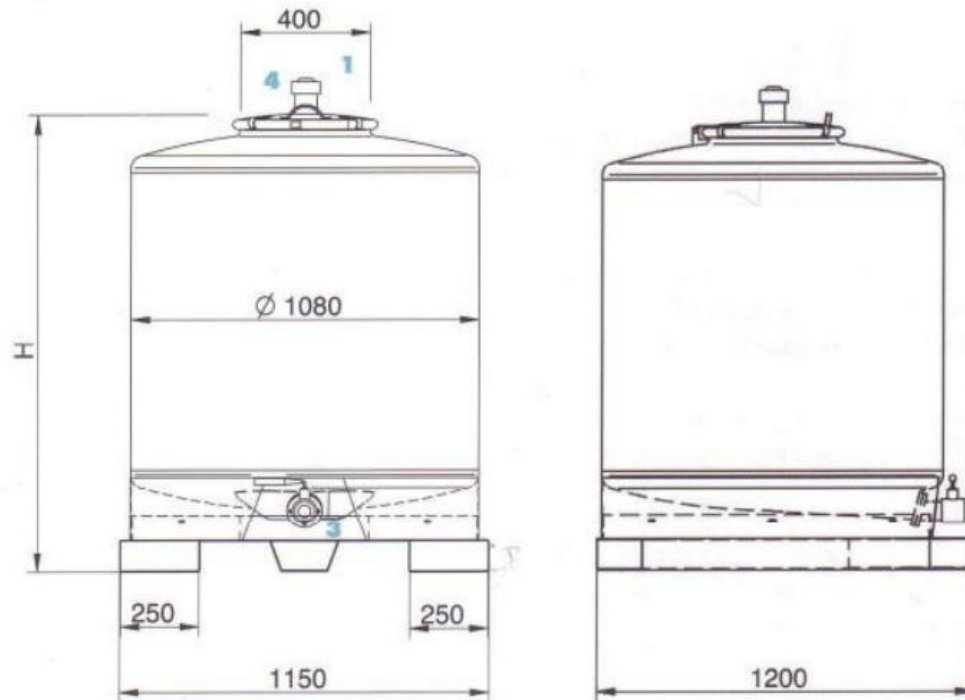

1000 litre Transi Tank

Dimensions

Max Height (H) = 1415mm