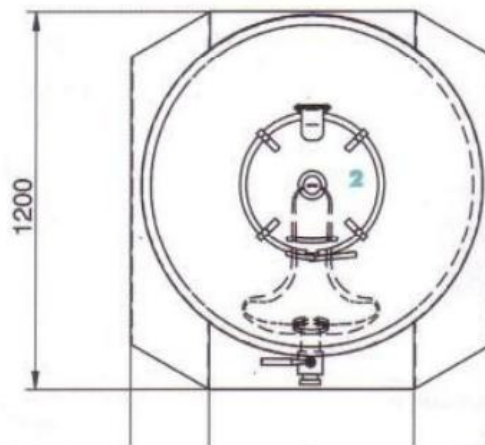

1000 litre Transi Tank

Dimensions

Max Height (H) = 1415mm