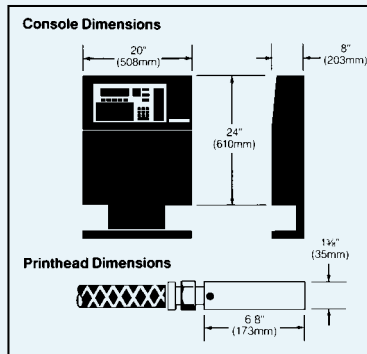

Specifications

Line Speed Capability

Able to print 1 to 3 lines of print at speeds up to 1,111 feet per min. (338 m/min.); @10 characters per inch.

For precise speeds / matrices that relate to your specific application, please contact your Videojet Sales Engineer.

Print Rate

Up to 2,222 characters per second, depending on font and matrix selection

Nominal Character Height

Selectable from 0.05" (1.33 mm) to 0.24" (6.1 mm)

Keyboard

66 alphanumeric and special character keys on moisture and ketone-resistant, membrane-type keyboard, security features, optional language versions

Display

40-character, eight-line illuminated (back-lit) LCD display

Custom Characters

Keyboard programmable characters; custom logos/graphics

Data Interface

128-character ASCII code; RS 232 at baud rates selectable up to 19.2 kbps

Printhead Cable

Vinyl-covered armored conduit 20 feet

Ink Consumption

Up to 125 million characters per quart of ink (0.95l) depending upon ink, stroke setting and adjustments

Temperature/Humidity Range

40°F to 110°F (5°C to 43°C); 10% to 90% RH without condensation

Air Requirements

65 to 85 PSI minimum (4.3 to 5.7 bars), depending on ink; 0.7 SCFM max. (56.6 L/min.) dry, oil-free, filtered air

Electrical Requirements

Nominal 110 to 240 VAC, 50/60 Hz.

Shipping Weight

Unpacked 82 lbs. (37 kg)
Packed 100 lbs. (45 kg)

We Build Confidence...

The Videojet EXCEL® 170i Ultra Ink Jet Printer allows fast, multiple-line Ink jet coding to be easily incorporated into high-speed production environments. The EXCEL 170i Ultra printer delivers multiple-line codes with a single printhead, at production-line speeds of more than 1,100 feet (330m) per minute. A three-line code in a highly legible 5x7 font can be printed at speeds exceeding 300 feet (90m) per minute.

With the 170i Ultra Autoflush™ option, start up is easier than ever. Autoflush works automatically during shutdown, pumping pressurized make-up solution through the printhead, cleaning the nozzle and the return line.

The Excel 170i Ultra can print alpha-numerics, bar codes, and custom logos in a variety of adjustable character formats. The Excel Series 170i Ultra also allows manufacturers to bolderize any line of a two- or three-line code.

Videojet TotalSource® Service TotalSource is the finest and most complete technical support system in the business. It includes everything from expert applications assistance, operator training and a full spectrum of maintenance services. The TotalSource program ensures total customer satisfaction. Support when and where you need it, 24/7

CERTIFIED
ISO 9001
DOCUMENTED QUALITY

© 2002 Videojet Technologies Inc. – All rights reserved. Videojet Technologies Inc.'s policy is one of continued product improvement. We reserve the right to alter design and/or specifications without notice. Videojet, Excel, SurePrint, and TotalSource are registered trademarks and Autoflush is a trademark of Videojet Technologies Inc.